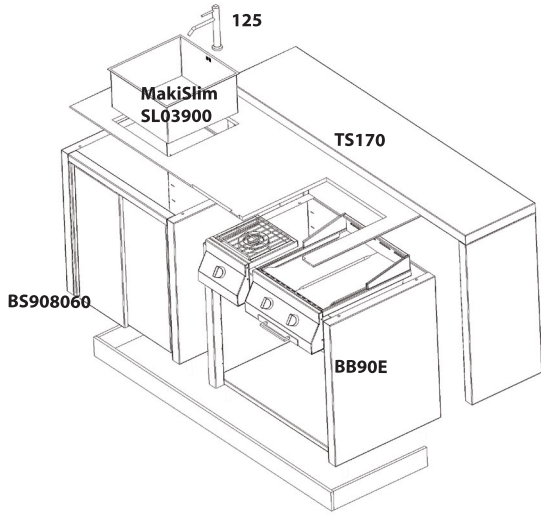

Note / Notes

KitChen