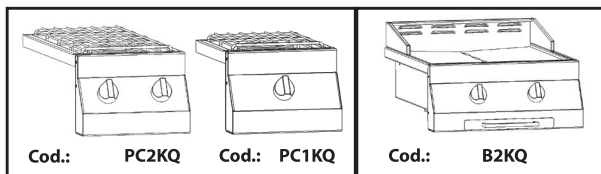

*For the three versions the following accessories are available: Shelves, hanger (to place on lateral base), back panel.*

**AVAILABLE COMBINATIONS**

SCOTCH BRITE SURFACE FINISHES

- A) for base 60 cm - 90 cm    B) for base 40cm - 60 cm - 90 cm    C) for base 40 cm - 60 cm - 90 cm    D) only for base 90 cm    E) only for 90cm base    F) only for 90 cm base
- G) only for 90 cm base    H) only for 90 cm base    I) only for 90 cm base    L) only for 90 cm base    M) only for 90 cm base

FINITURA SCOTCH BRITE / LUCIDO

PIANO COTTURA Grande e piccolo

Barbecue

Cod.: BB **L** CONFIG. Es.: BB60C

Config. **A**

Config. **B**

Config. **C**

Config. **D**